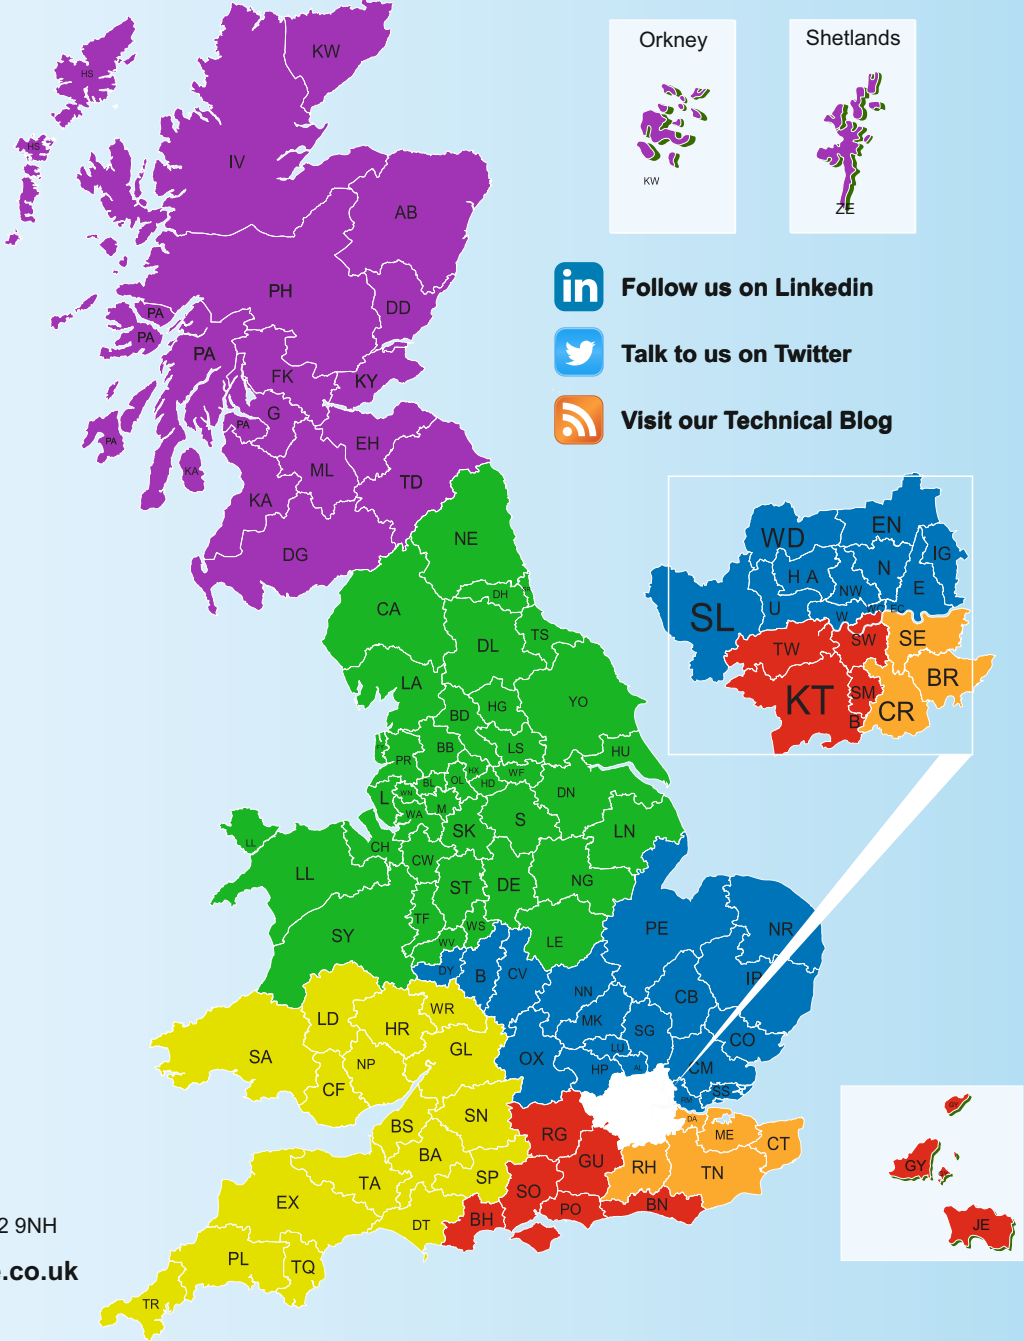

SIGA Slate Regional Coverage Map

Rob Edwards

Natural Slate and Core Specification
Sales Director
Mobile: 07467 331713
Email: robedwards@sigroofing.com

Alex Grant

Specification Manager - Scotland
AB, DD, DG, EH, FK, G, HS, IV,
KA, KW, KY, ML, PA, PH, TD, ZE
Mobile: 07557 866550
Email: alexgrant@sigroofing.com

Chris Biddick

Specification Manager - North of England
BB, BD, BL, CA, CH, CW, DE, DH, DL,
DN, FY, HD, HG, HU, HX, L, LA, LE,
LL, LN, LS, M, NE, NG, OL, PR, S, SK,
SR, ST, SY, TS, TF, WA, WF, WN, WS,
WV, YO
Mobile: 07767 886691
Email: chrisbiddick@sigroofing.com

Roy Clarkson

Specification Manager -
Central and East England and North London
AL, B, CB, CM, CO, CV, DY, E, EC, EN, HA,
HP, IG, IP, LU, MK, N, NN, NR, NW, OX, PE,
RM, SG, SL, SS, U, W, WC, WD
Mobile: 07711 156363
Email: royclarkson@sigroofing.com

Terry Fearfield

Specification Manager - South Wales
and South West of England
BA, BS, CF, DT, EX, GL, HR, LD, NP,
PL, SA, SN, SP, TA, TQ, TR, WR
Mobile: 07769 935276
Email: terryfearfield@sigroofing.com

Ryan Welsh

Specification Manager - SE England
& SE London
BR, CR, CT, DA, ME, RH, SE, TN
Mobile: 07780 957659
Email: ryanwelsh@sigroofing.com

Dan Madell

Specification Manager - S England &
SW London
B, BH, BN, GU, GY, JE, KT, PO, RG,
SM, SO, SW, TW
Mobile: 07467 331713
Email: danielmadell@sigroofing.com

Follow us on LinkedIn

Talk to us on Twitter

Visit our Technical Blog