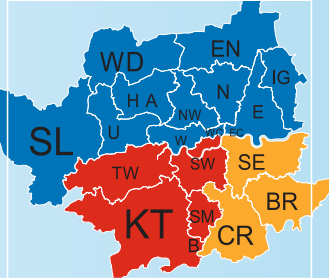

Mannheim House, Gelders Hall Road, Shepshed, Leicestershire LE12 9NH
Tel: 01509 505714 Fax: 01509 505475 www.sigaslate.co.uk